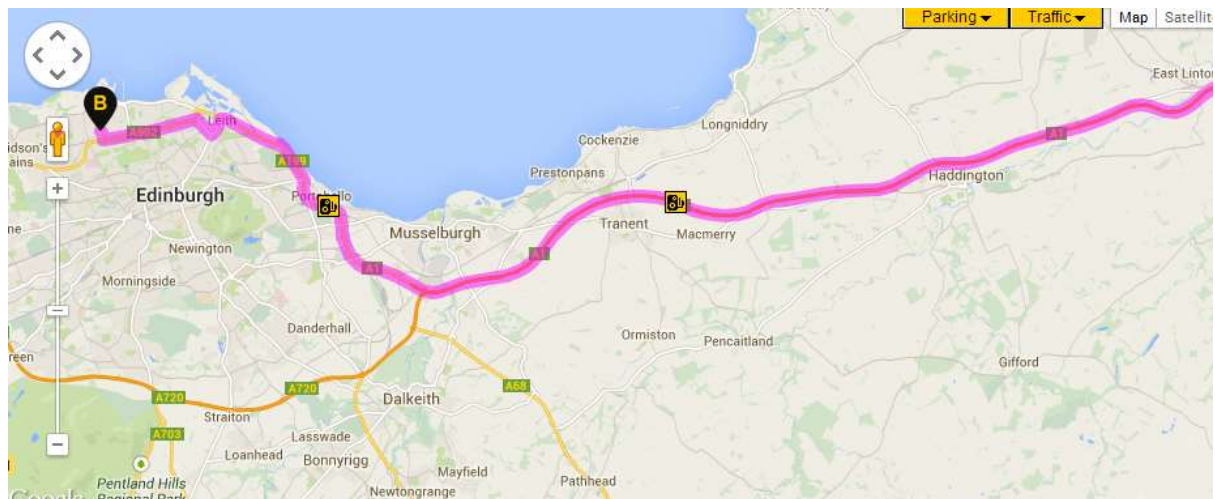

Start out on Waterloo Place

A900

Wellington Statue, at traffic signals turn right onto the A900
Leith

B901

At Picardy Place Roundabout take the 1st exit onto Picardy Place - B901
Forth Road Bridge A90, Glasgow M8, Carlisle A702

B901

[Show Map](#) | [Hotels](#) | [Restaurants](#)
Bear right onto Canonmills - B901

A902

At traffic signals turn left onto the A902

At traffic signals turn right onto Pilton Drive
Superstore, Leisure Centre

Turn left

Arrive on unnamed road

Map and directions from A1

At roundabout take the 2nd exit onto the A1
Portobello, City Centre

A199

Milton Link Junction, at traffic signals
continue forward onto the A199
Portobello, Leith

Warning: Speed Cameras along the
A199 

A900

At traffic signals turn left onto the A900
Local Access Only

A901

At traffic signals turn right onto the A901

A902

At traffic signals turn left onto the A902
Forth Road Bridge, Glasgow