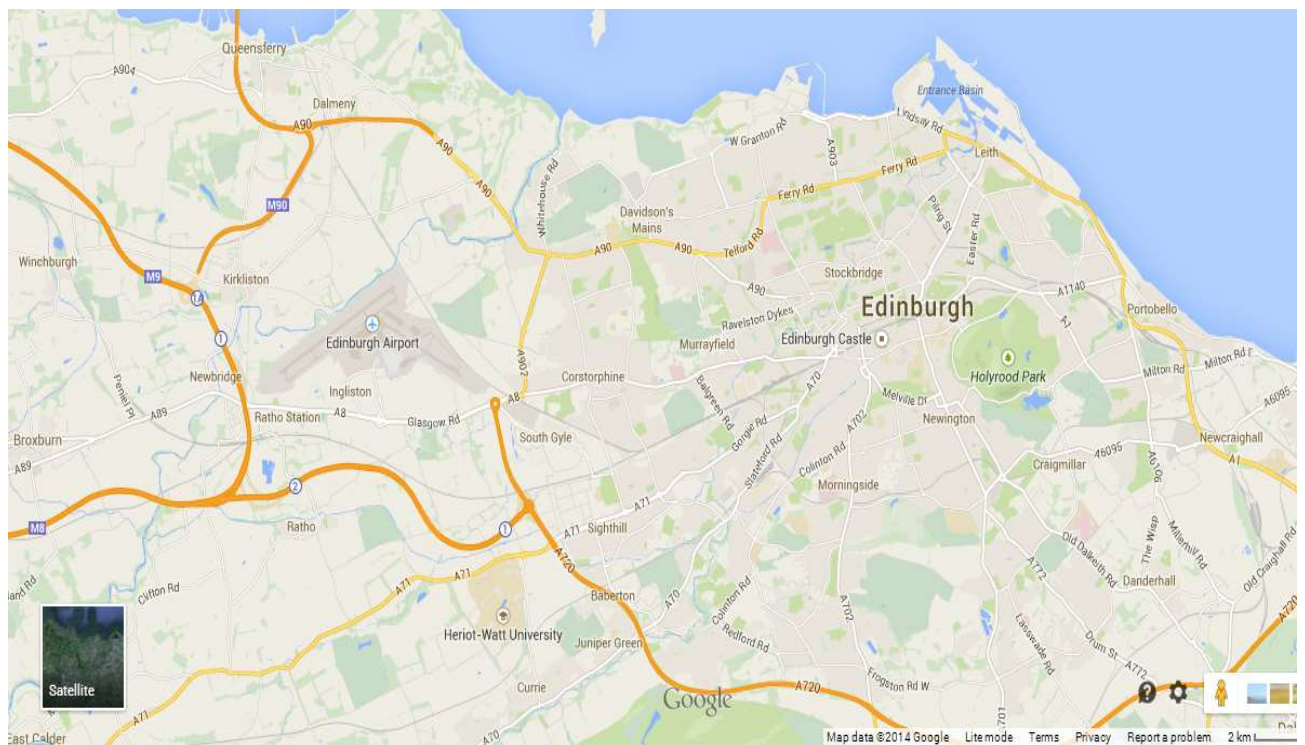

Traffic Management Plan

Reviewed August 2021

- **Index**
- **Location**
- **Public**
- **Maps and directions**
- **Vehicle parking**
- **Additional Parking**

Location

The address for Tynecastle Football Club is Meggetland Stadium, 4 Meggetland Wynd, Edinburgh EH14 1XN or can also be contacted at the Club Administration office, Saughton Sports Complex

The facility at Meggetland is well served with transport links, being within two miles of the City Bypass (traffic from the north, west, east and south) and the city centre (traffic coming from the south and east)

The facility is situated within two miles of Edinburgh city centre, providing access via a number of bus services which run near the facility

Map

Map showing:

The location of Tynecastle F C

Routes from Meggetland Stadium:

North – City By-Pass A90 Queensferry Bridge A90

South – City By-Pass & A1 Berwick upon Tweed

West – City By-Pass & M8 Glasgow

East – City Centre

Map and directions from Edinburgh airport

Start out on Gogar Bridge Road