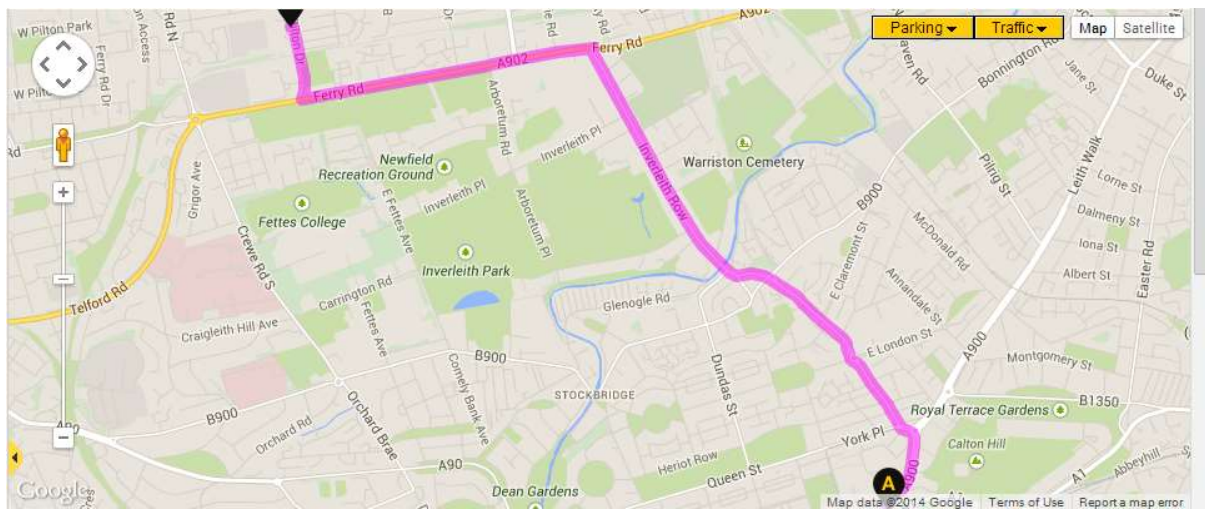

A8

At roundabout take the 2nd exit, then merge onto the A8
Edinburgh, City Bypass

A902

At Maybury Junction, traffic signals turn left onto the A902
Leith

At roundabout take the 1st exit onto the A902
Edinburgh North, Leith

A90

At Barnton Junction turn right onto the A90
City Centre

Quality Street Junction, at traffic signals continue forward
City Centre

A902

Branch left, then merge onto the A902

Warning: Speed Cameras along the A902 

At Crewe Toll roundabout take the 3rd exit onto the A902

Leith, Granton

At traffic signals turn left onto Pilton Drive
Superstore, Leisure Centre

Arrive on unnamed road

Map and directions from City centre

Start out on Waterloo Place

A900

Wellington Statue, at traffic signals turn right onto the A900
Leith

B901

At Picardy Place Roundabout take the 1st exit onto Picardy Place - B901
Forth Road Bridge A90, Glasgow M8, Carlisle A702