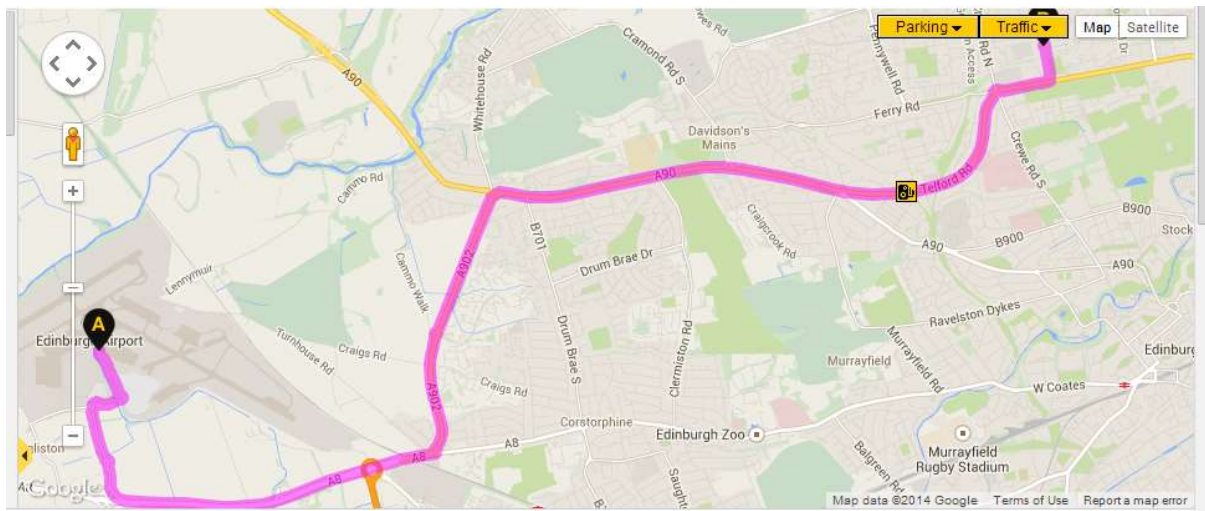

The facility at Meggetland is well served with transport links, being within two miles of the City Bypass (traffic from the north, west, east and south) and the city centre (traffic coming from the south and east)

The facility is situated within two miles of Edinburgh city centre, providing access via a number of bus services which run near the facility

Map

Map showing:

The location of Tynecastle F C

Routes from Meggetland Stadium:

North – City By-Pass A90 Queensferry Bridge A90

South – City By-Pass & A1 Berwick upon Tweed

West – City By-Pass & M8 Glasgow

East – City Centre

Map and directions from Edinburgh airport

Start out on Gogar Bridge Road

At roundabout take the 2nd exit onto Eastfield Avenue
Exit All Routes

At roundabout take the 2nd exit onto Eastfield Road
Exit, All Routes

At roundabout take the 1st exit onto Eastfield Road
Edinburgh, Glasgow, Stirling